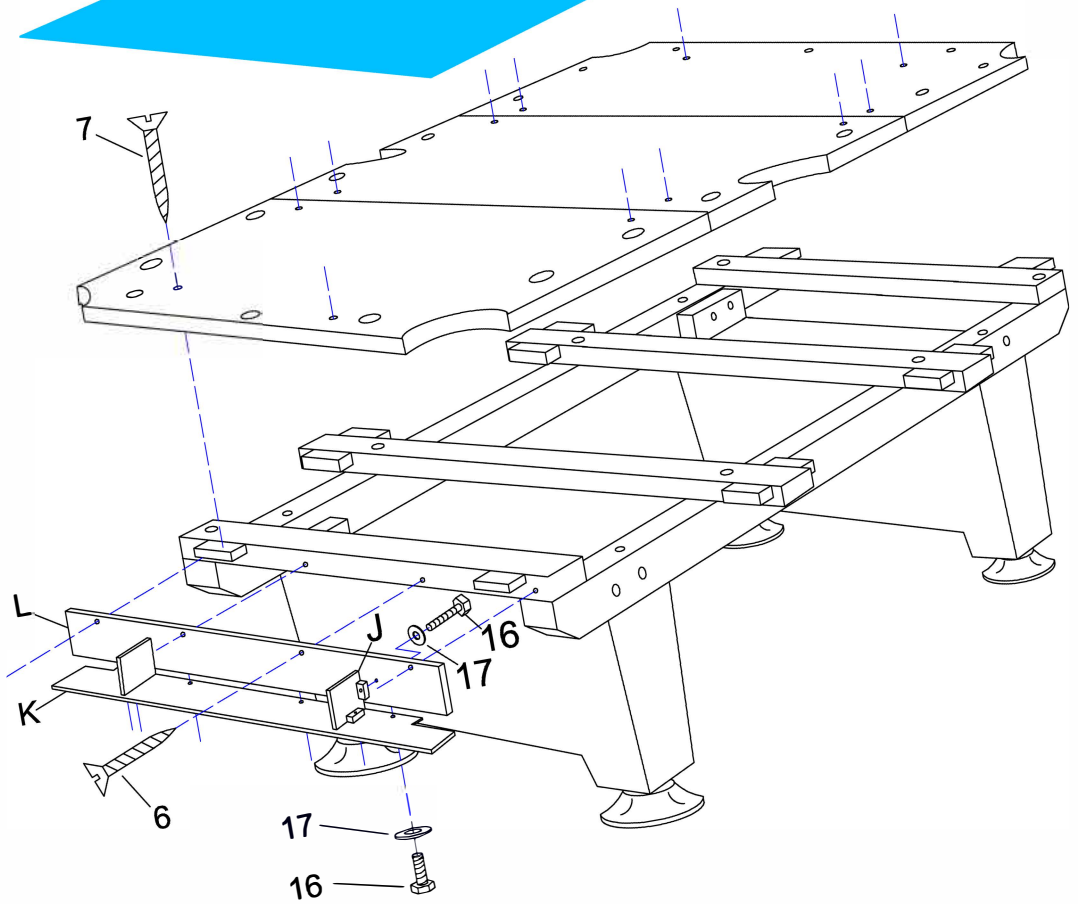

A.u.S. SPIELGERÄTE GMBH
SCHEYDGASSE 48, AT 1210 WIEN
☎ +43 (0) 1 271 66 00 65 FAX +43 (0) 1 271 66 00 75
✉ www.aus.at ☑ verkauf@aus.at

Step 1:

Step 2: