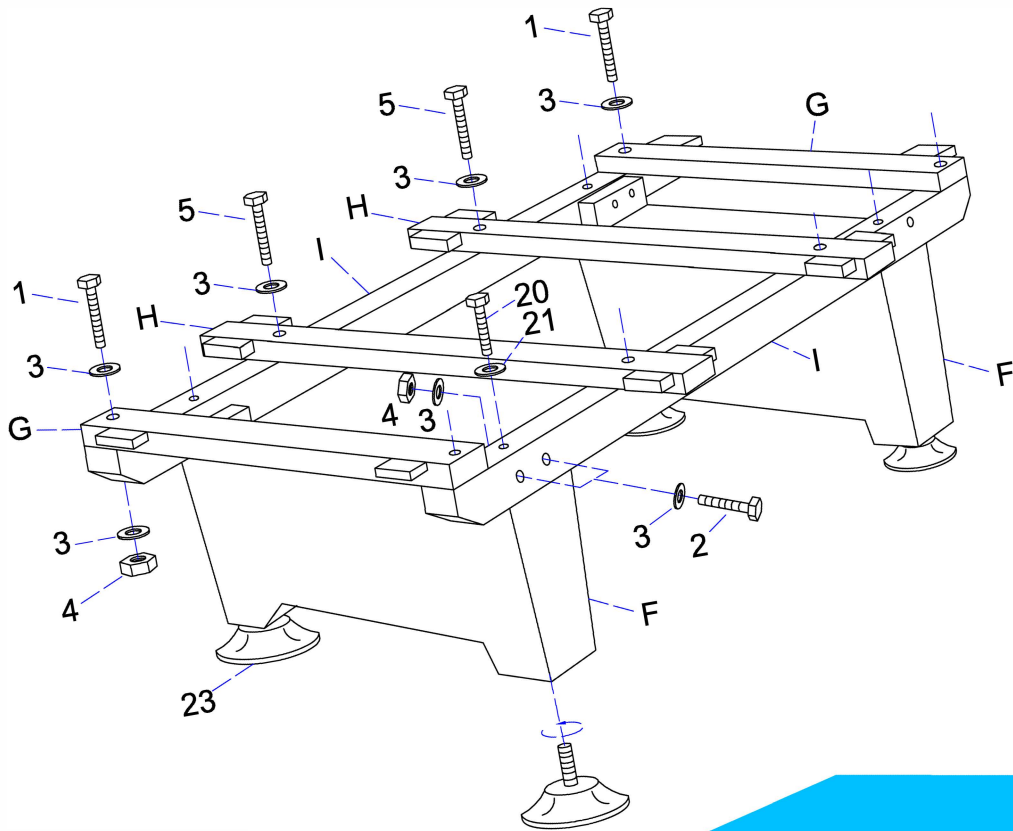

A.u.S. SPIELGERÄTE GMBH
SCHEYDGASSE 48, AT 1210 WIEN
☎ +43 (0) 1 271 66 00 65 FAX +43 (0) 1 271 66 00 75
✉ www.aus.at ☑ verkauf@aus.at

Step 1: