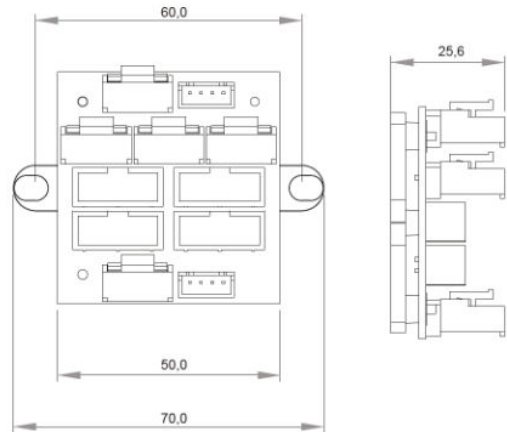

## SPECIFICHE TECNICHE TECHNICAL SPECIFICATIONS

Alimentazione e dati ccTalk Power supply and ccTalk data	1x4 pin: 12V / 24V
Gettoniera Coin acceptor	1x4 pin: 12V
Lettore banconote Note validator	1x4 pin: 12V / 24V
Hopper erogatori Coin hoppers	2x10 pin: 24V
Hopper contatore Counter hopper	1x10 pin: 24V
Disponibile Available	1x10 pin: 24V
Disponibile Available	3x4 pin: 12/24V
Disponibile Available	1x4 pin: 12V

Pin 1. CCT  
Pin 2. GND  
Pin 3. +12V  
Pin 4. +24 V

Pin 1. CCT  
Pin 2. GND  
Pin 3. NC  
Pin 4. +12 V

Pin 1. CCT  
Pin 4,8. GND  
Pin 7,10. 24V  
Pin 2,3,5,6,9. NC

**CCT 12/24V**  
**Large 4p socket**

**CCT 12V**  
**Small 4p socket**